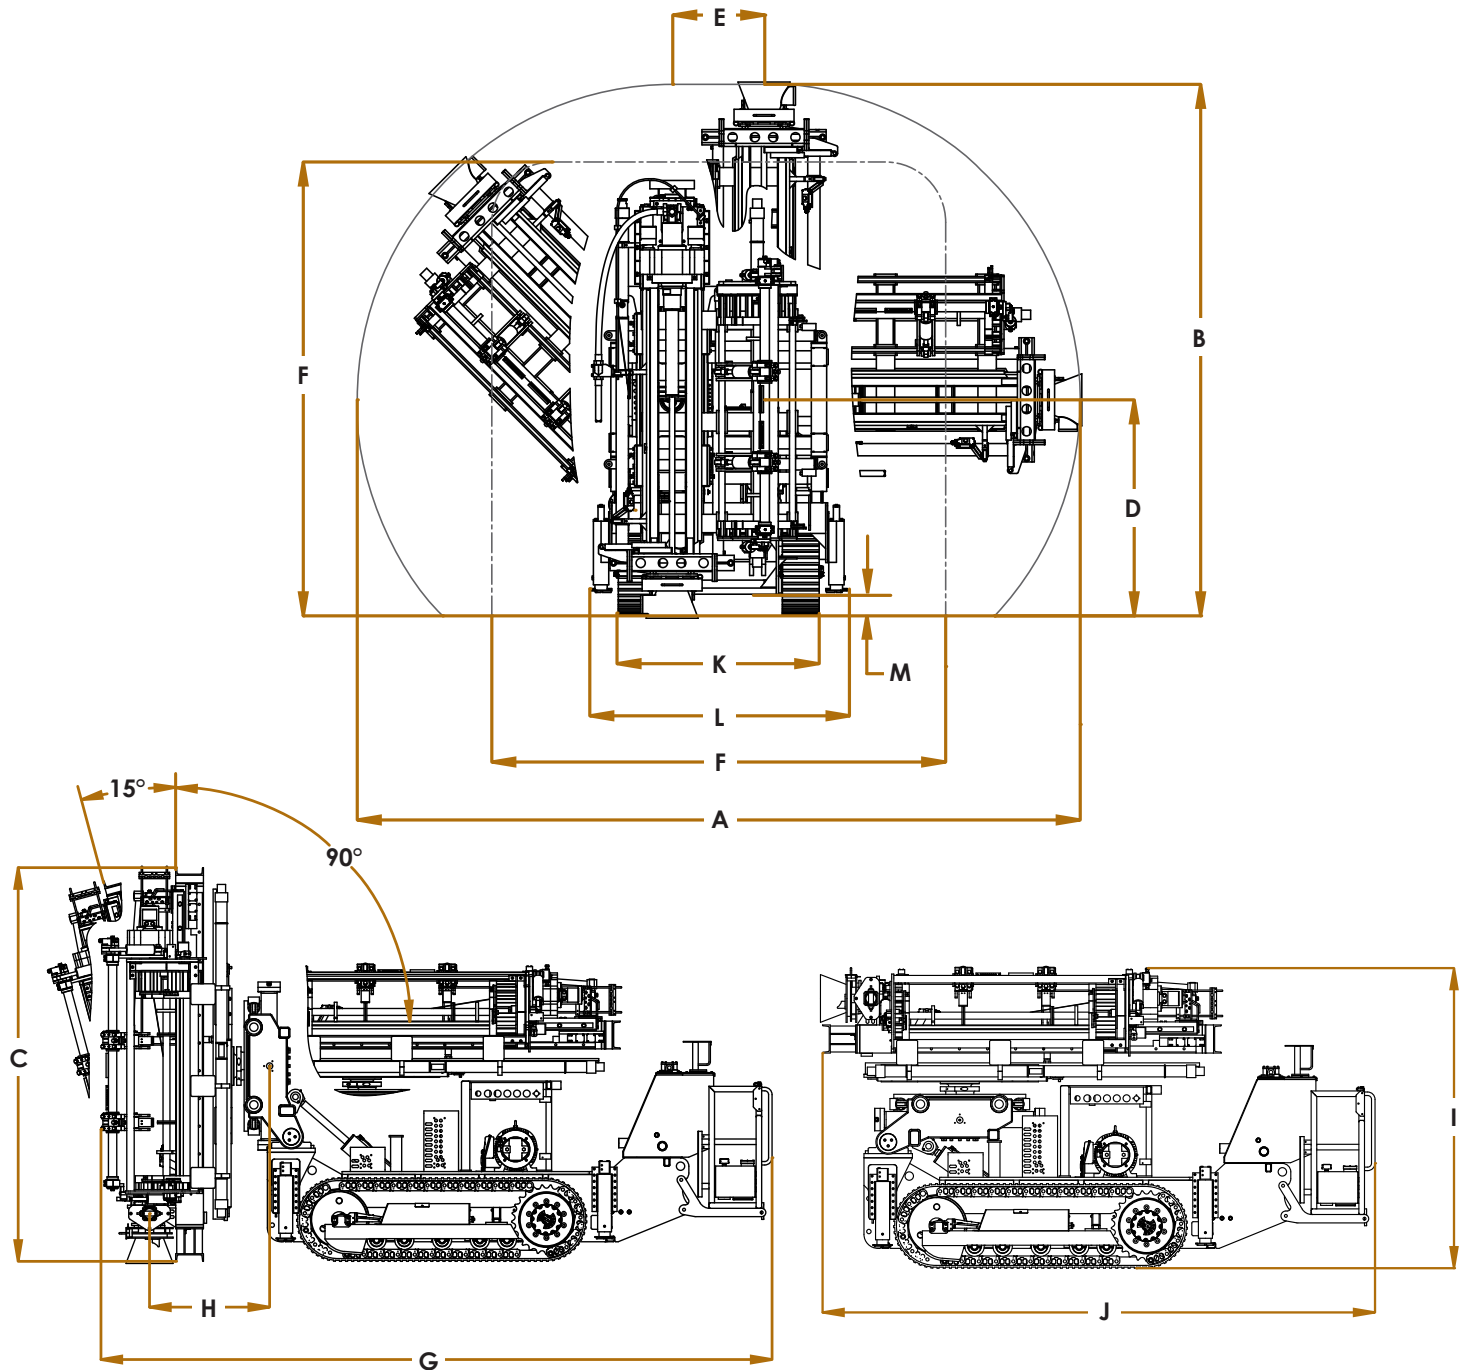

## FEATURES

The Orion is a track mounted In-The-Hole drill designed to drill with ITH hammers powered by high pressure air. The drill is equipped with an on-board booster compressor.

The Orion is a step above the 5200. Being equipped with a heavy hoist mast enables this rig to drill bore holes as large as 610mm (24" Canister) or 762mm (30" V-30). The availability of a diesel engine also adds value to this rig for easy mobility.

### HOLE SIZES

- Pilot hole 89mm to 152 (3.5" to 6")
- Multiple pass (Ream) 203mm to 305mm (8" to 12")
- Cannister Reamer of 610mm (24")

## DRILLING OPTIONS

- Production up/down drilling up to 60m (200ft)
- Service up/down hole drilling up to 90m (295ft)
- Conventional Drop/Inverse Raise Drilling 1.8mx1.8m (6ftx6ft), 2.4mx2.4M (8ftx8ft), 3mx3m (10ftx10ft)
- Drop Raise up to 60M (200ft)
- Inverse up to 25M (82ft)
- Canister slot (610mm,24" Borehole) up to 35m (115ft)

# DIMENSIONS

MODEL	UNITS	DRILLING								TRAMMING				
		MAX REACH		MAST HEIGHT	PIVOT HEIGHT	SLIDE-OVER	MIN DRIFT	LENGTH	LASER OFFSET	HEIGHT	LENGTH	WIDTH	JACKS	CLEARANCE
		A	B	C	D	E	F	G	H	I	J	K	L	M
ORION 6' RODS	inches	235.8	173.3	142	70.4	30	148	242	43.3	106.9	196.7	72	83.8	7.1
	mm	5989	4402	3607	1788	762	3759	6147	1100	2715	4996	1829	2129	180
ORION 5' RODS	inches	217.8	164.3	128	70.4	30	134	242	43.3	106.9	196.7	72	83.8	7.1
	mm	5532	4173	3251	1788	762	3404	6147	1100	2715	4996	1829	2129	180
ORION 4' RODS	inches	199.8	155.3	114	70.4	30	120	242	43.3	106.9	196.7	72	83.8	7.1
	mm	5075	3945	2896	1788	762	3048	6147	1100	2715	4996	1829	2129	180